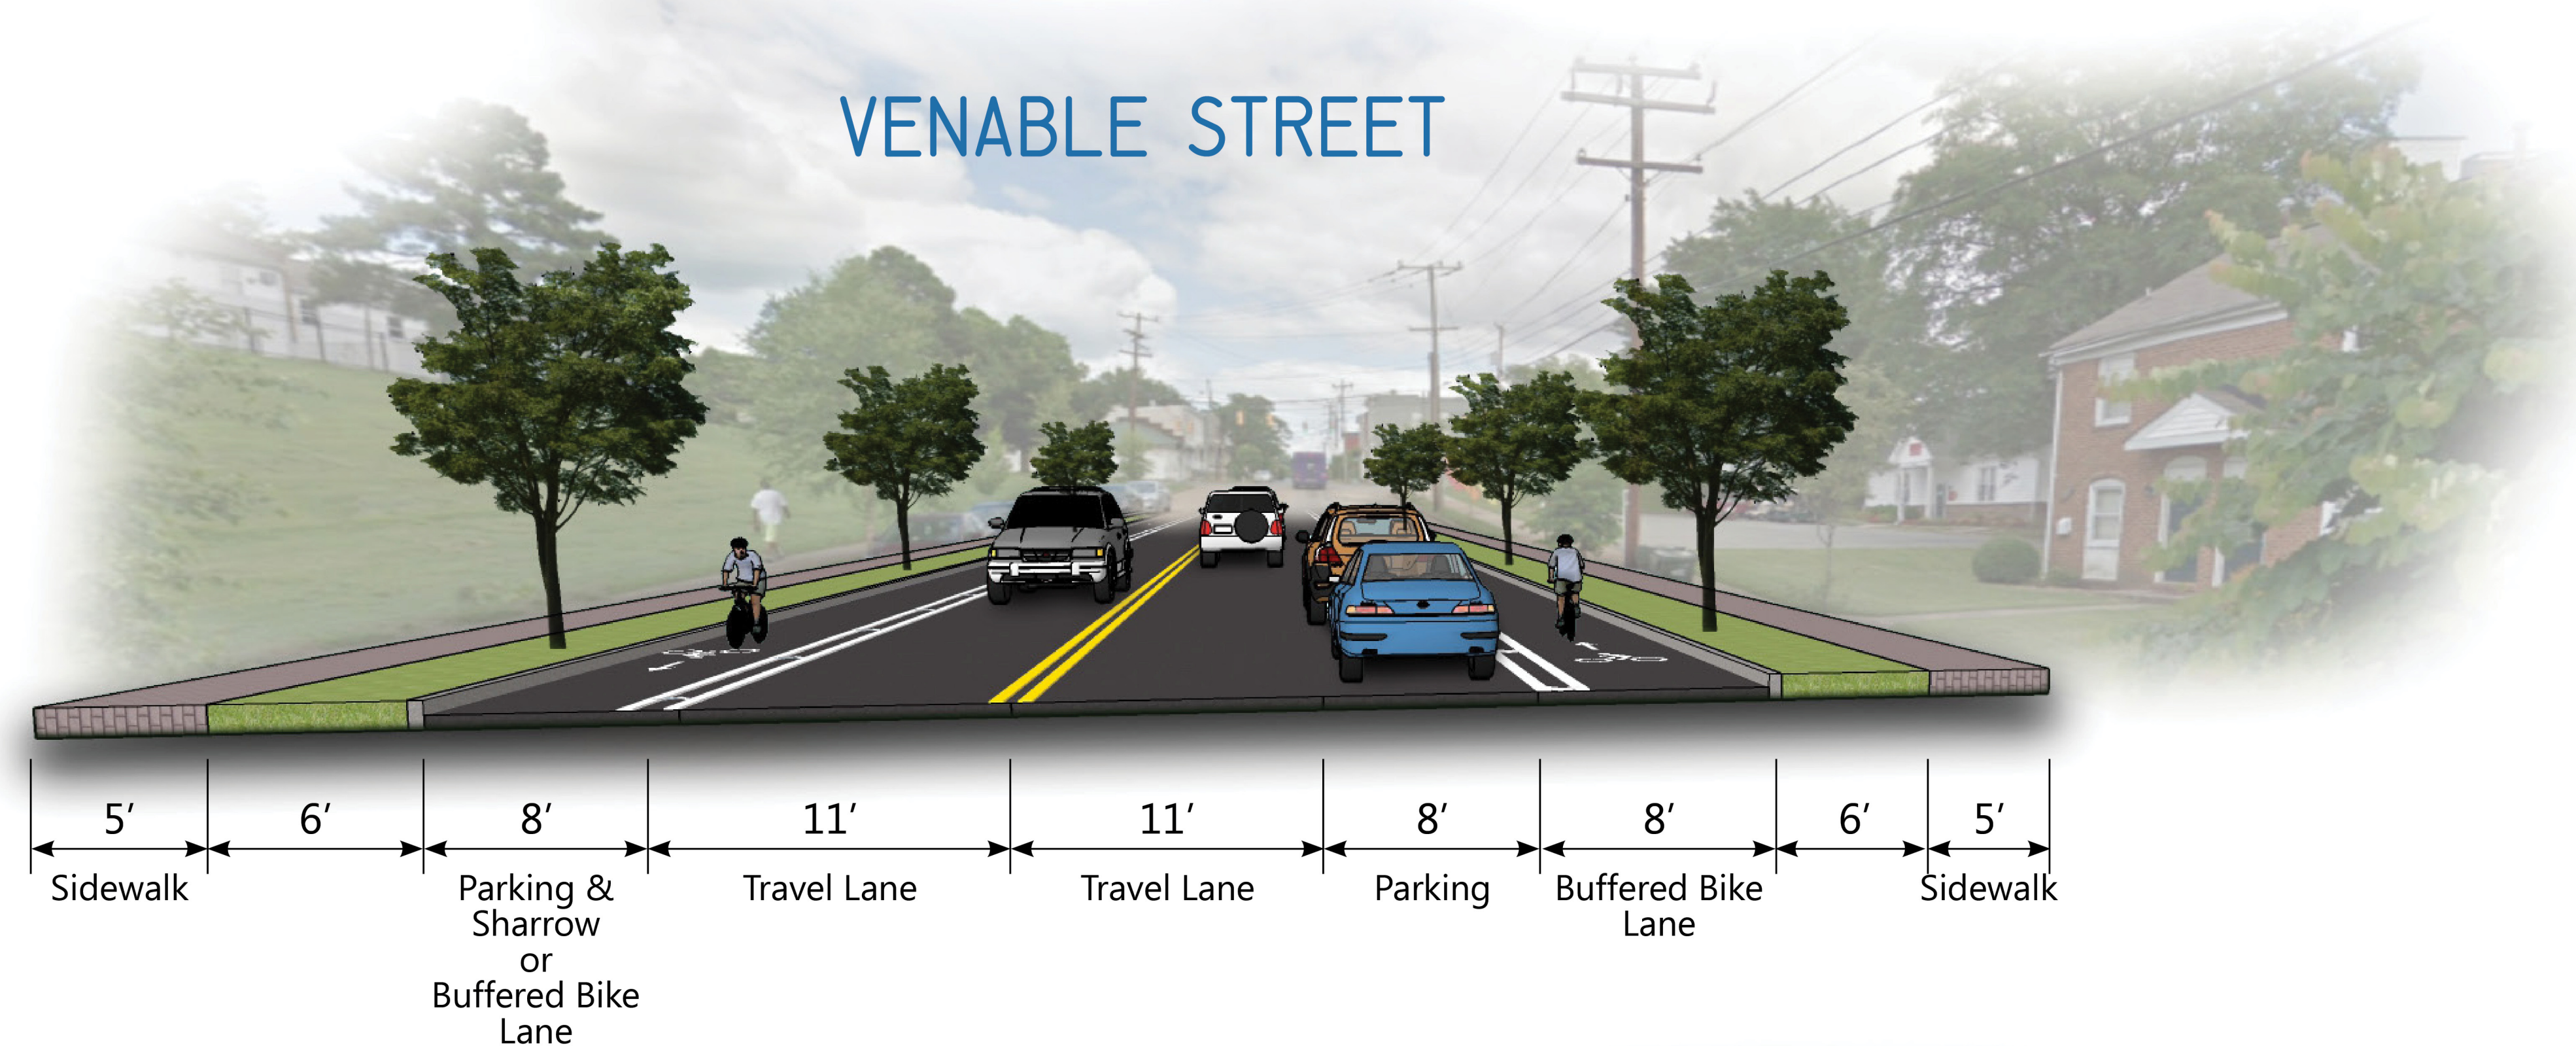

# SHOCKOE VALLEY STREETS IMPROVEMENT PROJECT RICHMOND, VIRGINIA

**SAFE** – emphasis on the protection of the most vulnerable users

**MULTIMODAL** – shared, balancing the needs of everyone

**HEALTHY** – encourage walking and biking

**GREEN** – improve overall environmental quality of life

**VIBRANT** – respect the culture and history of surrounding land uses, create active multifunctional places

**SMART** – enable communication to move people efficiently and safely on transit, bicycles, autonomous vehicles

VENABLE STREET

18TH STREET